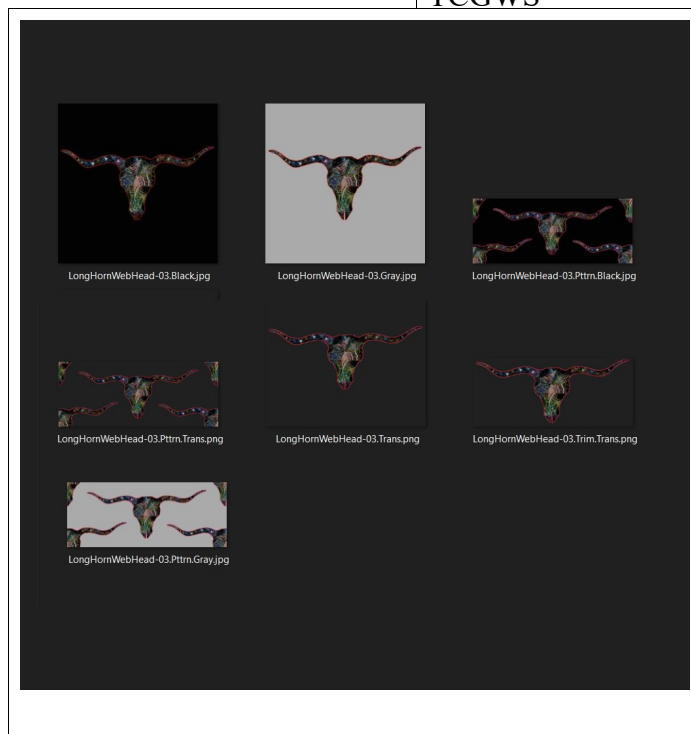

Each group has a set of backgrounds, generally a transparent, black and gray. One or more repeating pattern layouts are available. The full selections of available textures are in-world at the Milda Region location. Set-1 contains the repeating pattern with a single head in the middle and quarters in each corner.

The transparent images are best for materials that you can change the background color independently on. These are used in their full size for RL clothing at RedBubble.com, Society6.com and other sites.

The most current Terms of Sales and Service are at <http://sl.thunderchild.net>

Please do not resale these textures and patterns by themselves. They must be part of a build and not as Full Permissions. (Full Perm). Refer to the Second Life Terms of Service <https://www.lindenlab.com/legal/second-life-terms-and-conditions>

If you have any questions or comments, please contact me at any of the following.

Suggestion Drop Boxes at Milda

<http://maps.secondlife.com/secondlife/Milda/205/161/55>

Facebook page

<https://www.facebook.com/AJLeibengeist/>

IM me or email me

ajleibengeist@thunderchild.net

Thanks Again!

AJ